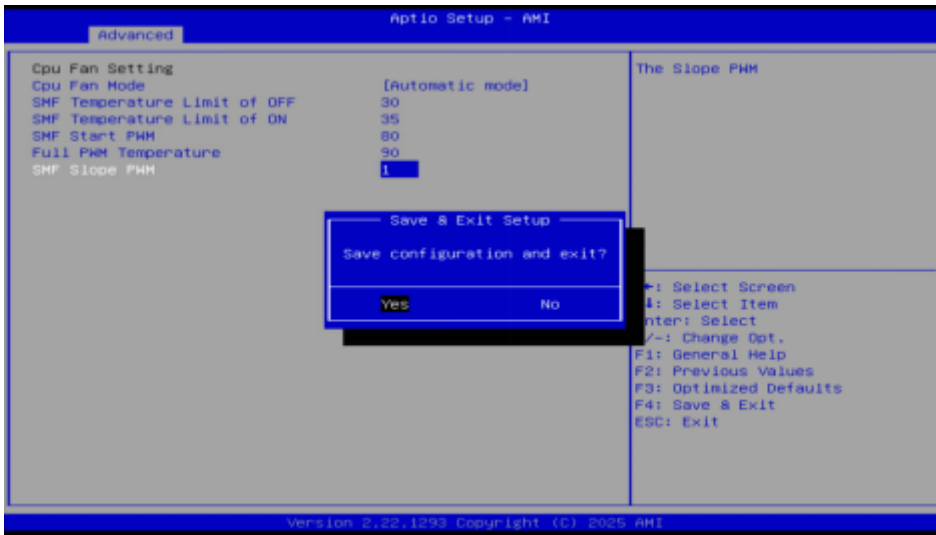

Revision #1

Created 24 December 2025 06:01:08 by xiaoshao

Updated 24 December 2025 06:08:34 by xiaoshao