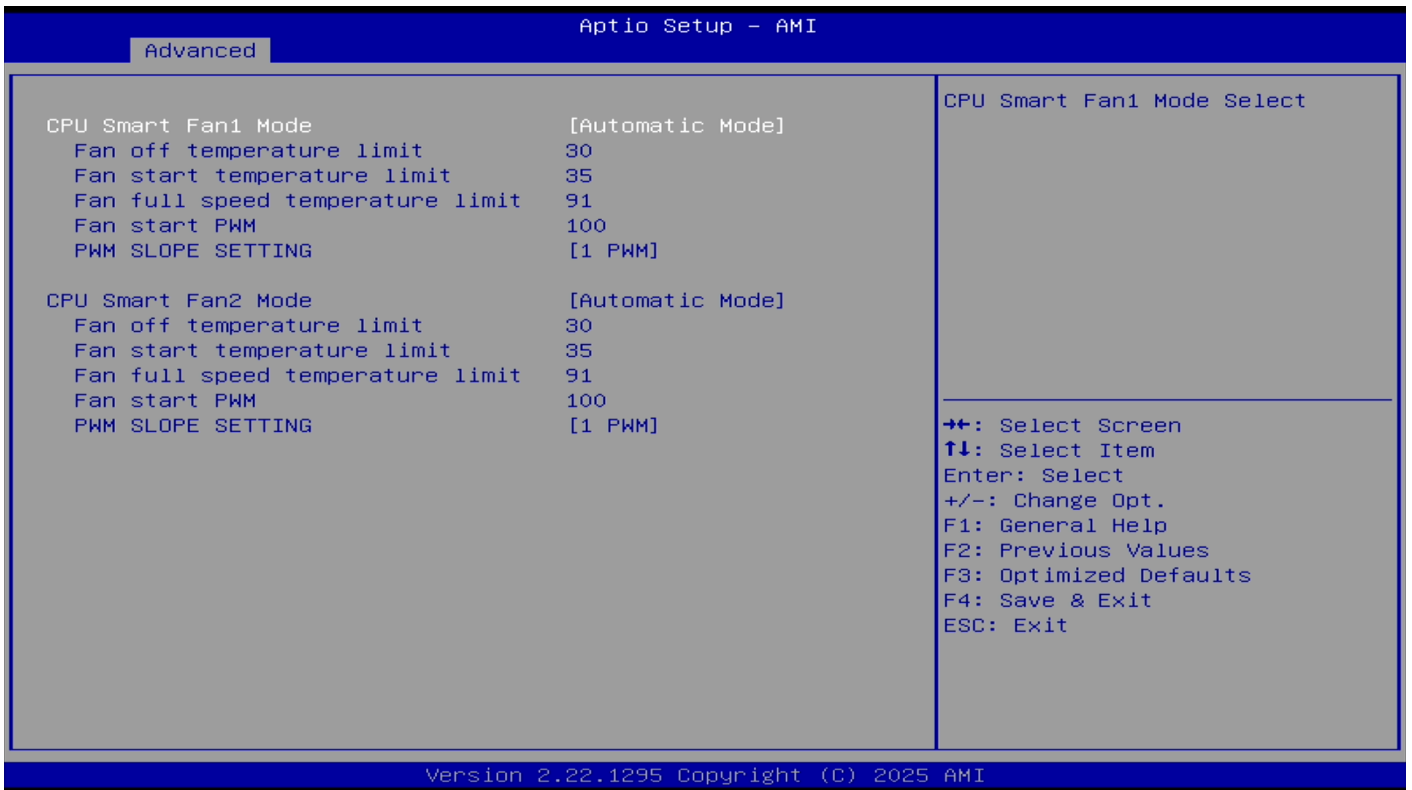

?Automatic Mode?

??