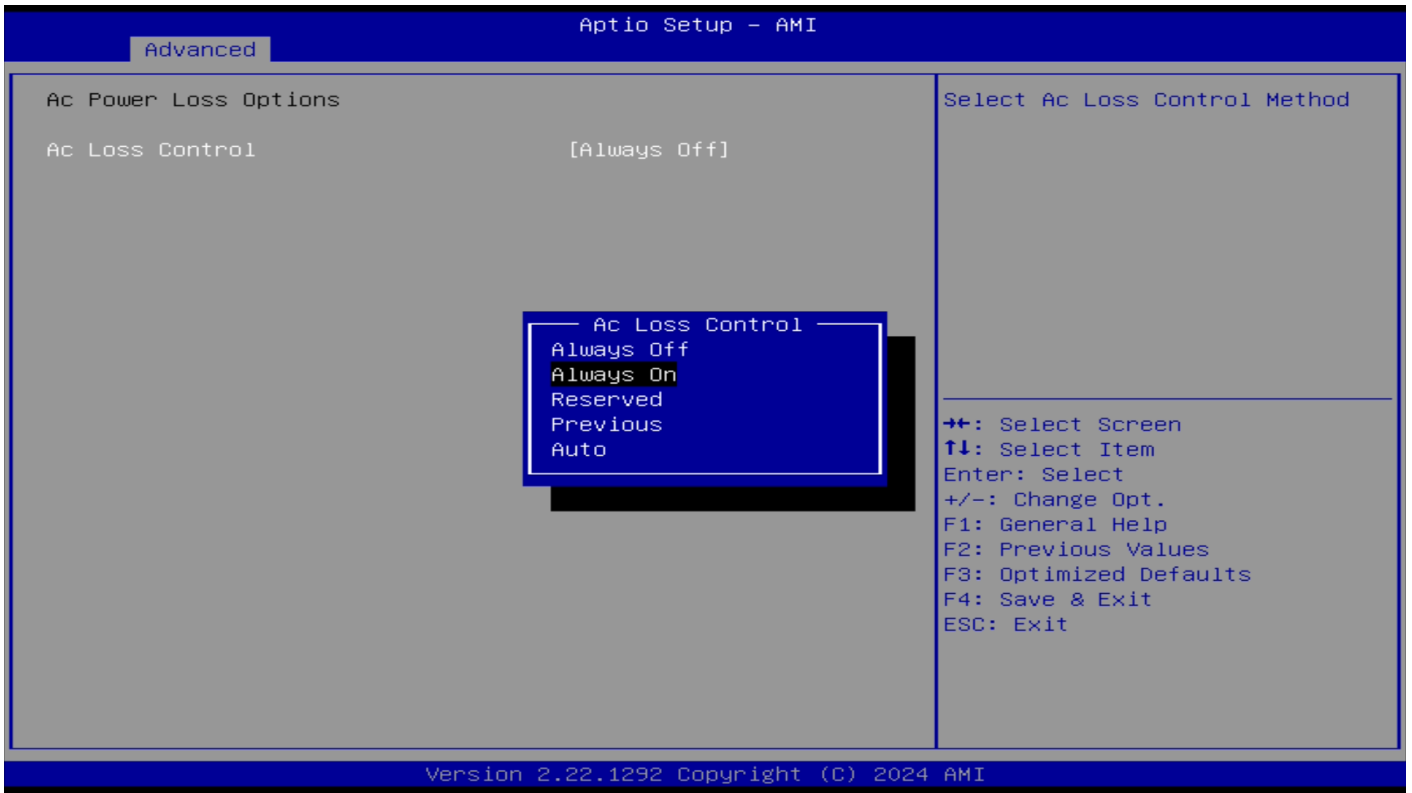

Revision #2

Created 28 March 2025 03:33:52 by Admin

Updated 28 March 2025 03:55:09 by Admin