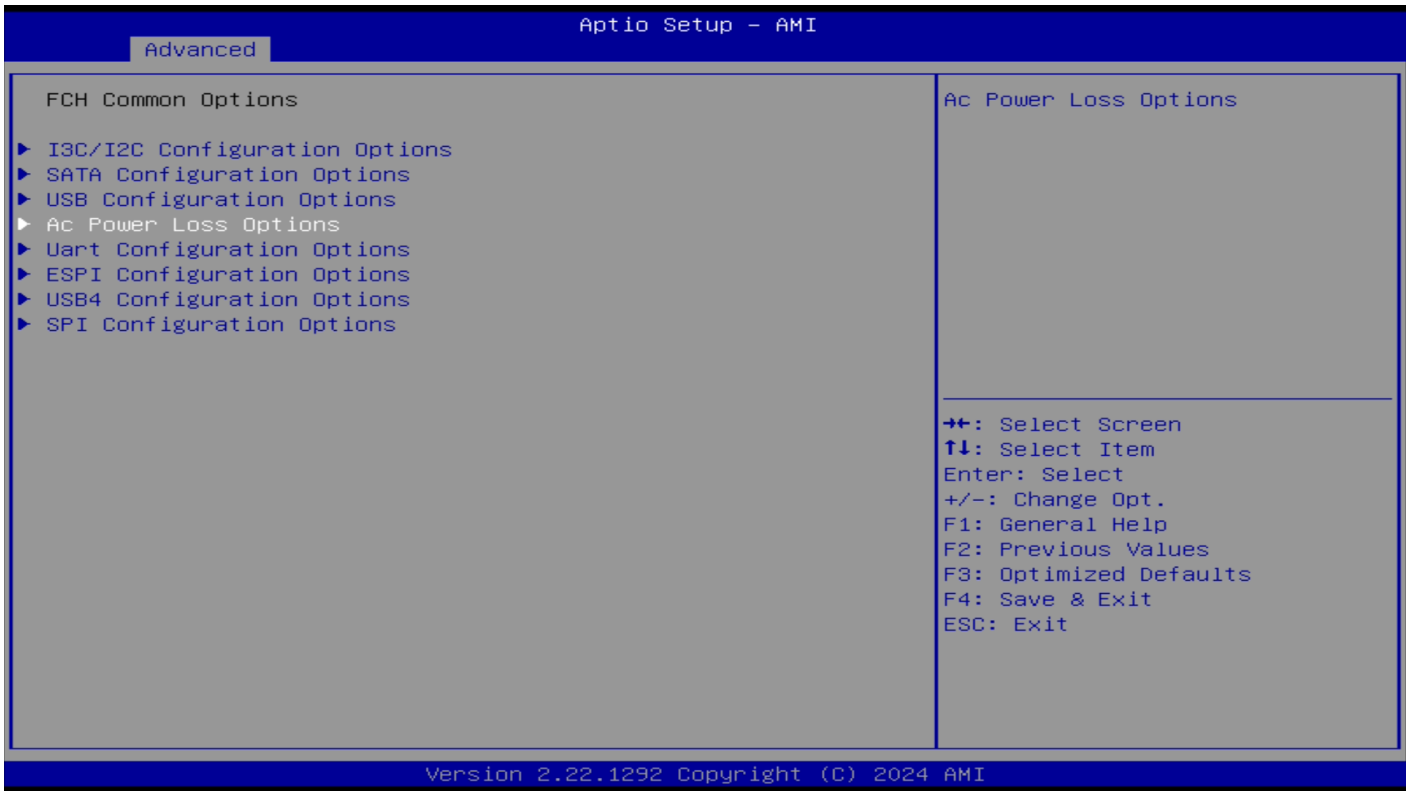

2.???FCH Common options?

3.???Ac Power loss options?