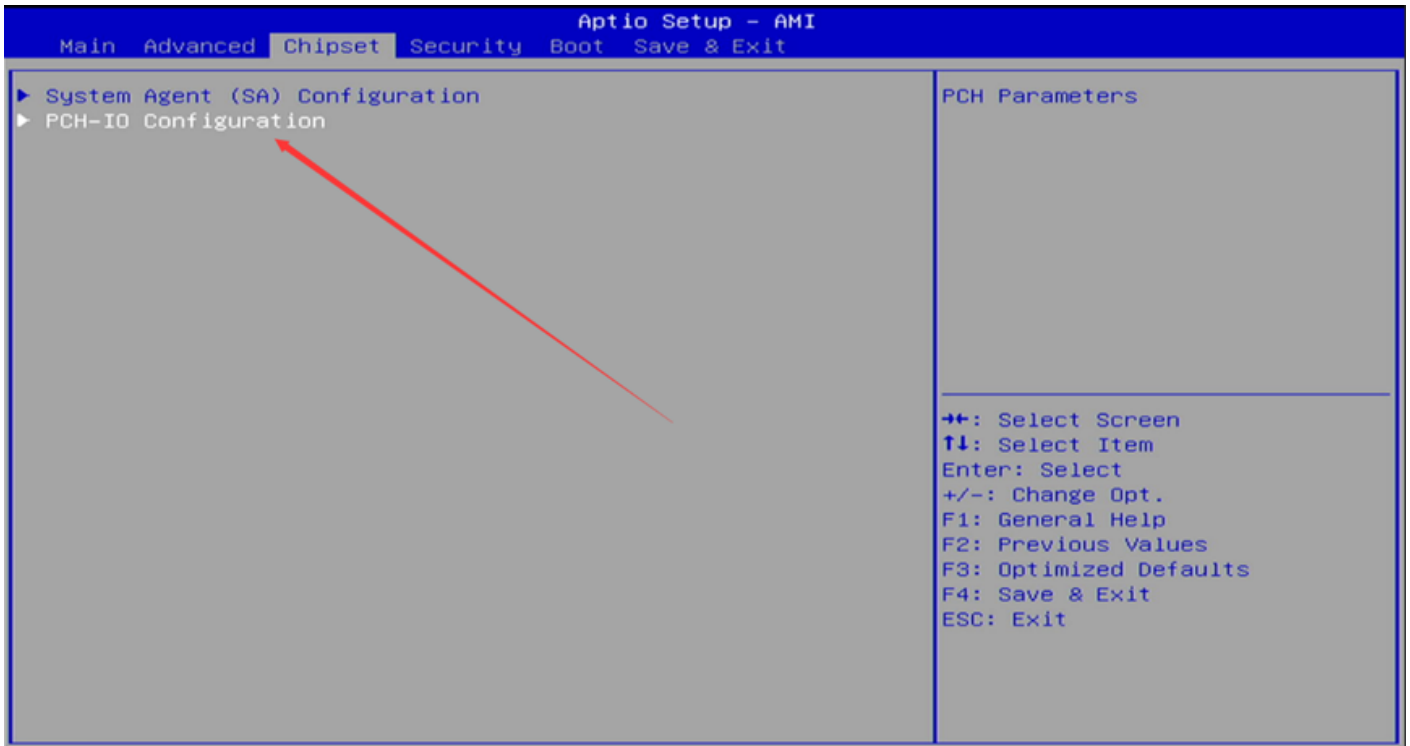

Version 2.22.1288 Copyright (C) 2023 AMI